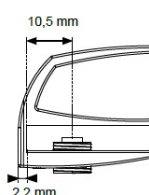

PRODUCT SHEET

Description:

Glass Door Handle "Badge", F/Double Doors, L+R, Black Anod, F/Glass Thickness 4-5mm, 1 ABS Screw W/PVC Tip & 1 ABS, Screw W/Hard $\varnothing 5 \times 3,5$ mm ABS Extension.

Item number:

17.40.072-0

Units	Box	Carton	HS Code	Barcode
Pair	12	240	8302420090	 5704866072137

Changed from 6.00 mm. to 6.20 mm. 23-04-2012

Screw needed - not on drawing!!
One side shown

SISO A/S

Mileparken 11
DK-2740 Skovlunde
Denmark
VAT: DK 24786013